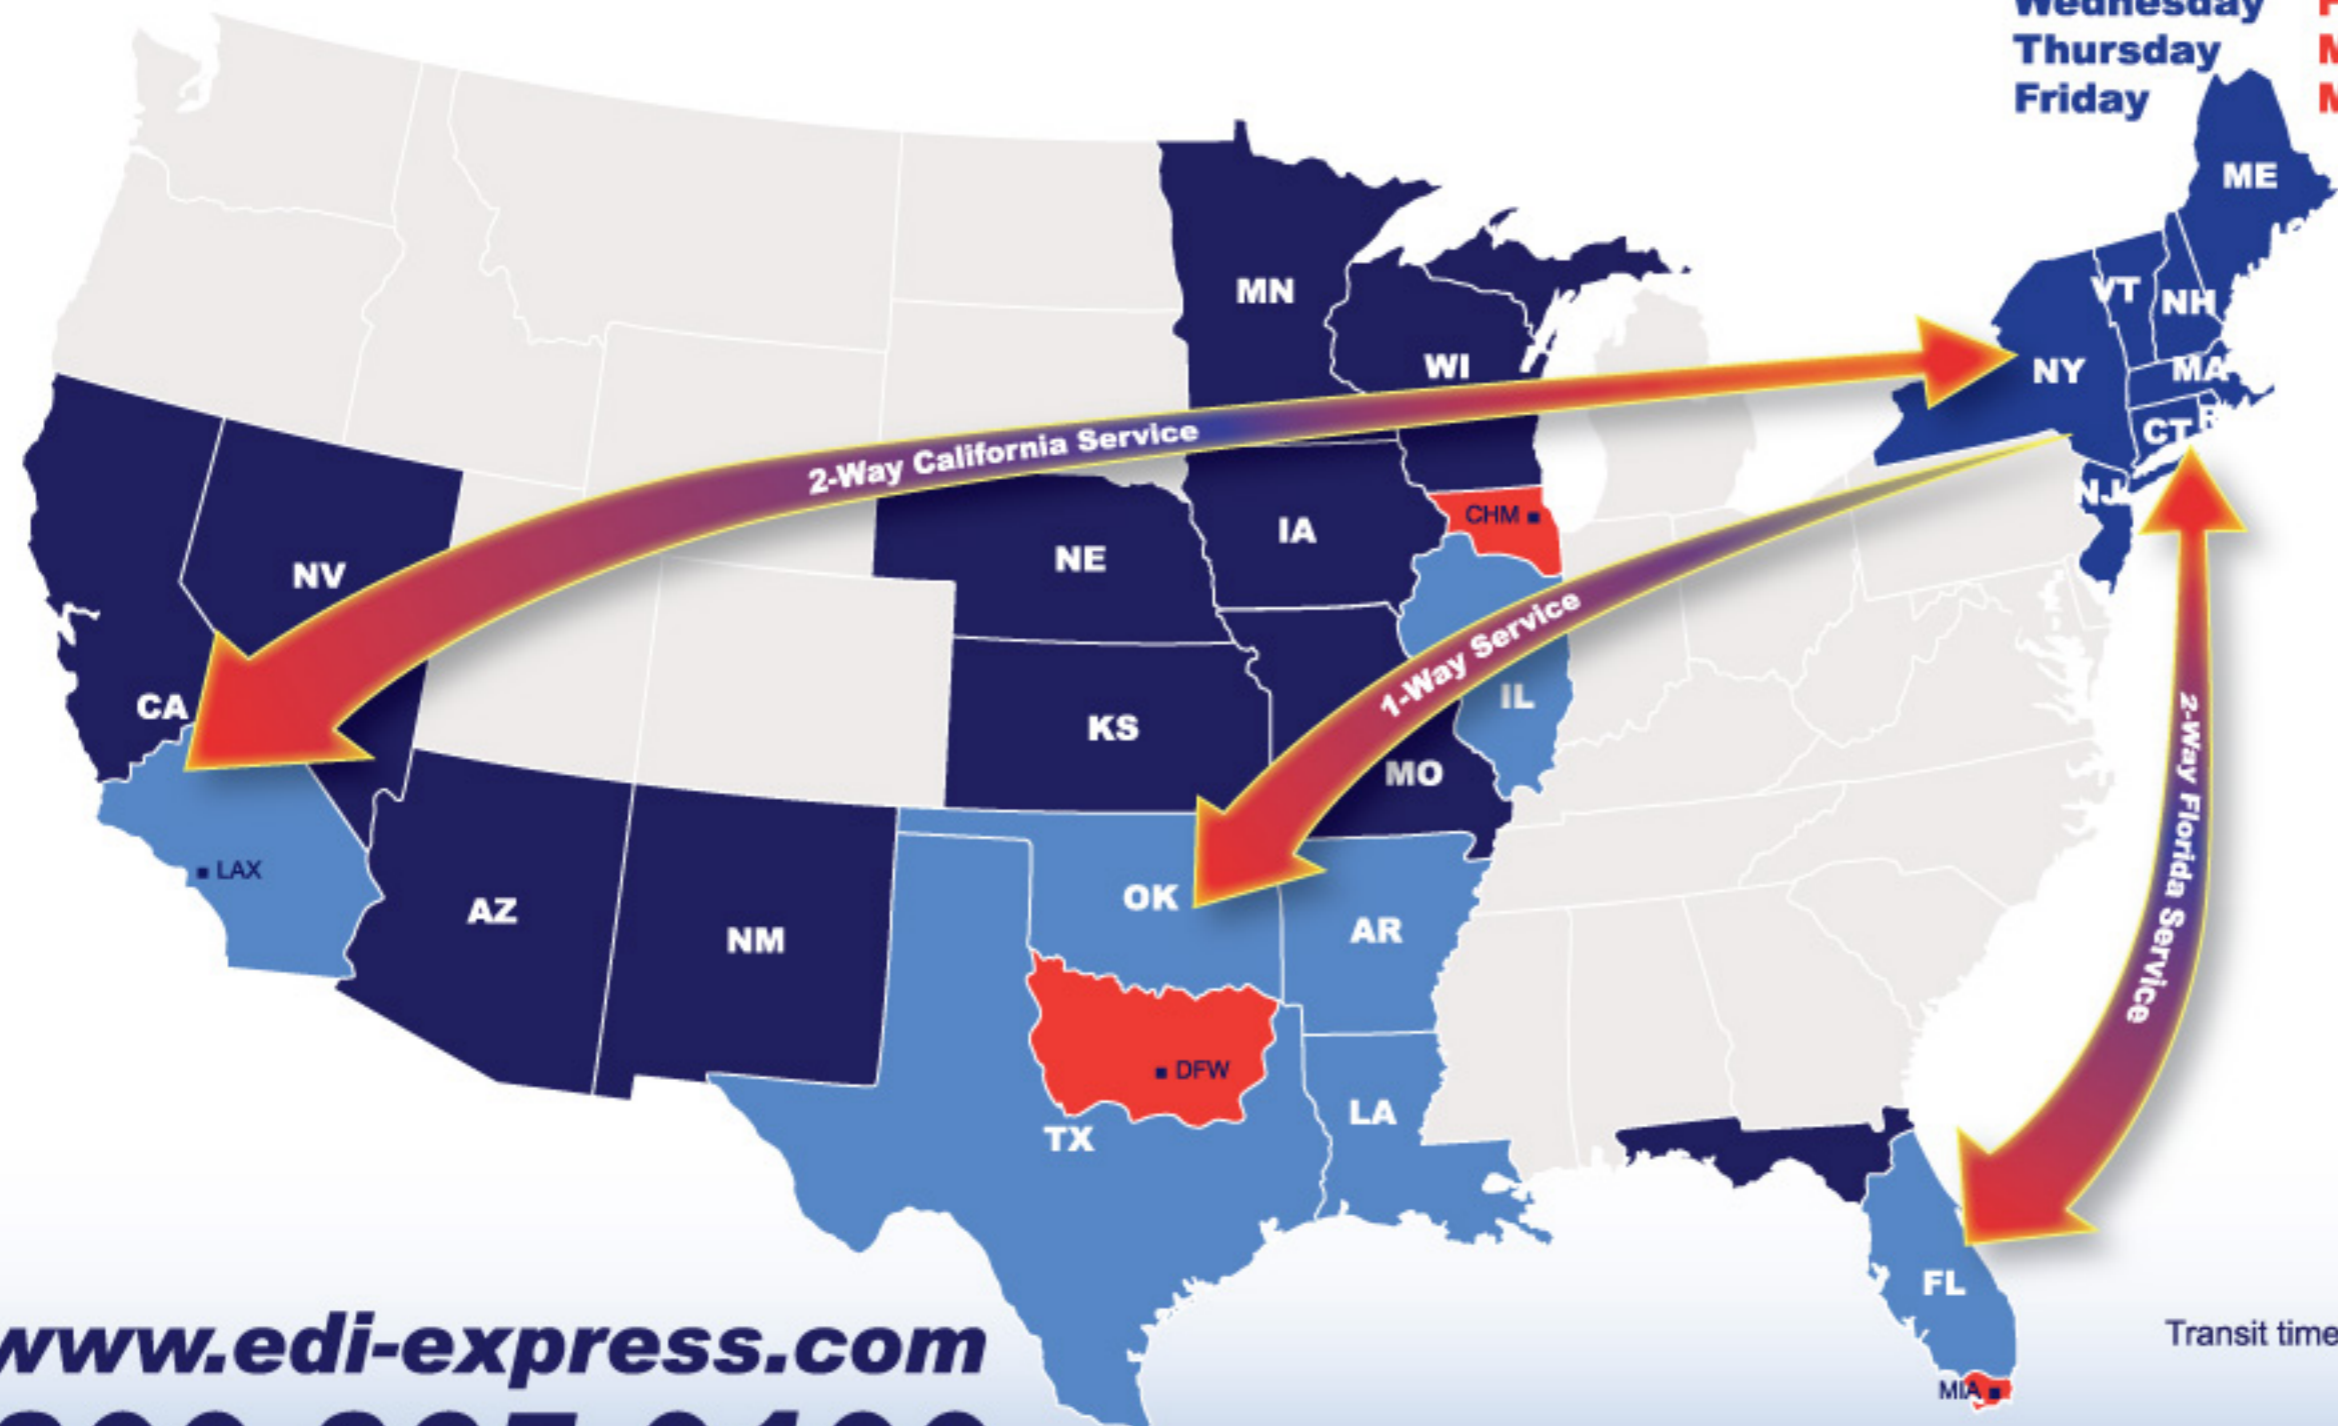

Northeast Service Schedule

*PU Day	2-3 Day	2-4 Day	3-5 Day
Monday	Wed/Th	Th/Fri	Fri/Mon
Tuesday	Th/Fri	Fri/Mon	Monday
Wednesday	Fri/Mon	Mon/Tues	Tuesday
Thursday	Monday	Mon/Tues	Tuesday
Friday	Monday	Mon/Tues	Tues/Wed

*CT, MA, ME, NH, RI, VT add 1 day to transit times.

Exclusive Sleeper Teams

No Break Bulk

We also provide Guaranteed Service for time sensitive shipments. Call Ext. 6 for more information or you can visit us online at www.edi-express.com

Transit times are for metro areas, outlying points may require additional time to deliver.

www.edi-express.com
800-365-0100

Ext 1 Pickups Ext 2 Customer Service Ext 3 Rate Quotes