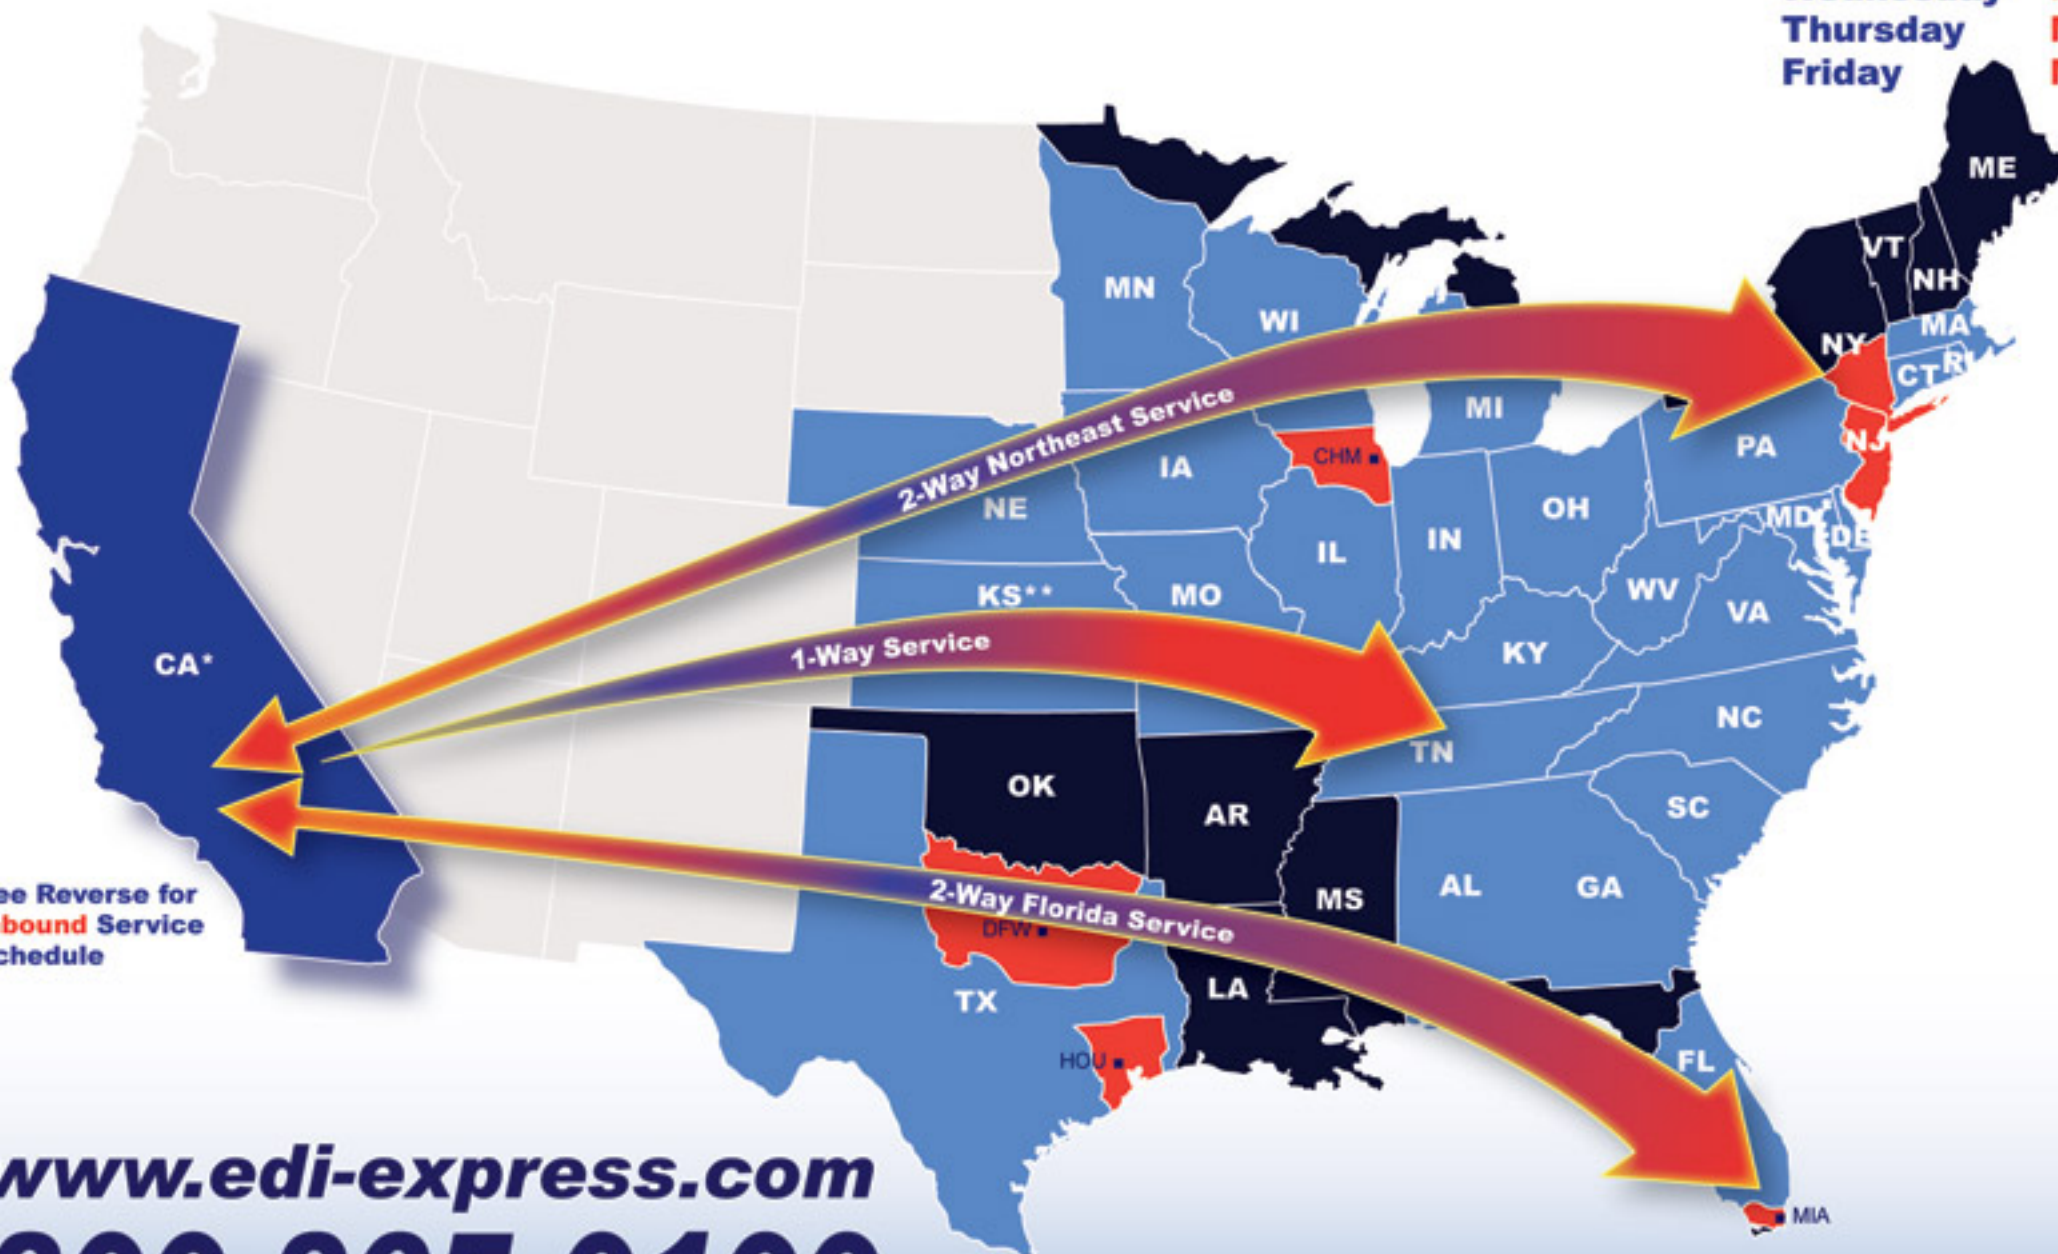

PU Day	2-3 Day	2-4 Day	3-5 Day
Monday	Thurs/Fri	Friday	Mon/Tues
Tuesday	Fri/Mon	Monday	Mon/Tues
Wednesday	Monday	Mon/Tues	Tuesday
Thursday	Monday	Mon/Tues	Tues/Wed
Friday	Mon/Tues	Tues/Wed	Wednesday

*Pick ups from Northern California & San Diego County add one day to pick up day
 **Service to KS zips 661 - 662 only

Exclusive Sleeper Teams

No Break Bulk

We also provide Guaranteed Service for time sensitive shipments. Call Ext. 6 for more information or you can visit us online at www.edi-express.com

Transit times are for metro areas, outlying points may require additional time to deliver

See Reverse for Inbound Service Schedule

www.edi-express.com
800-365-0100

Ext 1 Pickups **Ext 2** Customer Service **Ext 3** Rate Quotes